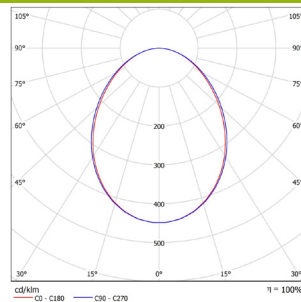

SPECIFICATION

Wattage:	Various
Supply voltage:	220-240V 50/60Hz
Ingress protection IP:	IP44
Impact protection IK:	IK05
Colour temperature:	3000K/ 4000K
Driver:	Tridonic
Chip:	Samsung
Power factor:	>0.95
Lifetime @ L70:	50 000hrs
Diffuser:	Micro-prismatic PMMA

DESCRIPTION

A square LED downlight with translucent micro-prismatic diffuser and attractive look.

IES/LDT files available on request.

PHOTOMETRIC

FURTHER INFORMATION

Mounting: Recessed

Body: Steel sheet
Colour: White

Available on request;
Dimming: DALI, Switch dimming
Emergency: 3hrs, DALI
RAL Colour

AVAILABLE OPTIONS

Rated power(W)	Lumens (lm)	Colour Temperature (K)	CRI	Luminaire Efficacy(lm/W)	Beam Angle	Dimensions L W H(mm)
11	1167	4000	>80	109	120°	260 x 260 x 65
15	1631	4000	>80	111	120°	260 x 260 x 65
20	2197	4000	>80	109	120°	260 x 260 x 65
26	2688	4000	>80	103	120°	260 x 260 x 65

TECHNICAL DRAWINGS

L, mm	W, mm	H, mm	A, mm	B, mm
260	260	65	245	240