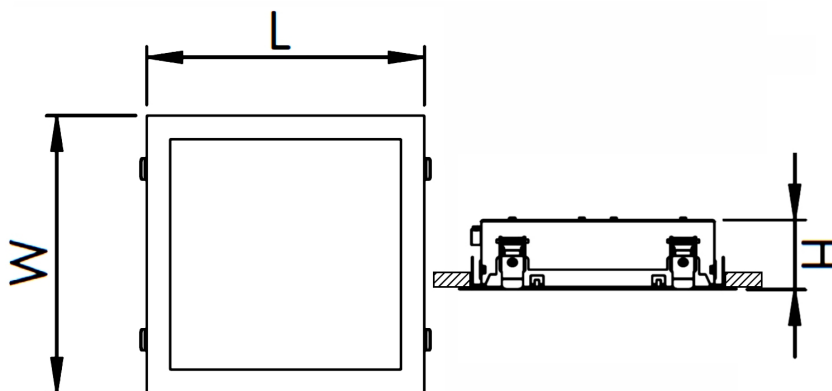

DESCRIPTION

A square LED downlight with translucent micro-prismatic diffuser and attractive look.

IES/LDT files available on request.

PHOTOMETRIC

FURTHER INFORMATION

Mounting: Recessed

Body: Steel sheet
Colour: White

Available on request;
Dimming: DALI, Switch dimming
Emergency: 3hrs, DALI
RAL Colour

AVAILABLE OPTIONS

Rated power(W)	Lumens (lm)	Colour Temperature (K)	CRI	Luminaire Efficacy(lm/W)	Beam Angle	Dimensions L W H(mm)
11	1167	4000	>80	109	120°	260 x 260 x 65
15	1631	4000	>80	111	120°	260 x 260 x 65
20	2197	4000	>80	109	120°	260 x 260 x 65
26	2688	4000	>80	103	120°	260 x 260 x 65

TECHNICAL DRAWINGS

L, mm	W, mm	H, mm	A, mm	B, mm
260	260	65	245	240