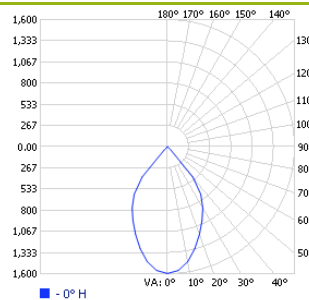

SPECIFICATION

Wattage:	Various
Supply voltage:	220-240V 50/60Hz
Ingress protection IP:	IP40
Impact protection IK:	IK04
Colour temperature:	3000K/ 4000K
Driver:	Mitsubishi
Chip:	Branded
Power factor:	>0.95
Lifetime @ L70:	70 000hrs
Diffuser:	None

IES/LDT files available on request.

PHOTOMETRIC

FURTHER INFORMATION

Mounting: Recessed

Body: Aluminium & PBT
Colour: White

Available on request;
Dimming: DALI
Emergency: 3hrs

AVAILABLE OPTIONS

Rated power(W)	Lumens (lm)	Colour Temperature (K)	CRI	Luminaire Efficacy(lm/W)	Beam Angle	Dimensions W H Cutout(mm)
15	1550	4000	>80	103	60°	ø170 x 102 x ø155
20	2200	4000	>80	110	65°	ø220 x 121 x ø205
30	3300	4000	>80	110	65°	ø220 x 121 x ø205