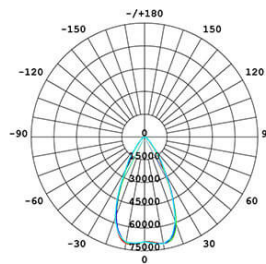

PHOTOMETRIC