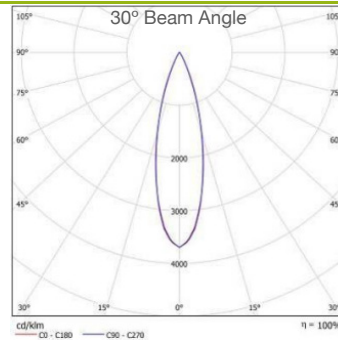

PHOTOMETRIC

FURTHER INFORMATION

Mounting: Bracket

Body: Die-cast aluminum
Colour: Dark grey

Available on request;
Dimming: DALI, Power reduction device with automatic reduction and middle night detection.
RAL Colours

AVAILABLE OPTIONS

Rated power(W)	Lumens (lm)	Colour Temperature (K)	CRI	Luminaire Efficacy(lm/W)	Beam Angle	Weight	Dimensions L W H (mm)
34.4	4319	4000	>70	125	12°/30°/45°/60°/90°	2.8kg	338 x 280 x 60
52.9	6036	4000	>70	114	12°/30°/45°/60°/90°	2.8kg	338 x 280 x 60
68.9	8712	4000	>70	126	12°/30°/45°/60°/90°	5kg	444 x 353 x 66
105.8	12072	4000	>70	114	12°/30°/45°/60°/90°	5kg	444 x 353 x 66
132.3	15090	4000	>70	114	12°/30°/45°/60°/90°	7.6kg	515 x 420 x 87
158.7	18108	4000	>70	114	12°/30°/45°/60°/90°	7.6kg	515 x 420 x 87
211.6	24144	4000	>70	114	12°/30°/45°/60°/90°	7.6kg	515 x 420 x 87