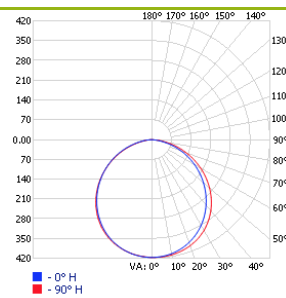

### SPECIFICATION

Wattage:	18W
Supply voltage:	180-240V 50/60Hz
Ingress protection IP:	IP40
Impact protection IK:	IK04
Colour temperature:	4000K/5000K
Driver:	LiFud
Chip:	Samsung
Power factor:	>0.95
Lifetime @ L70:	50 000hrs
Diffuser:	Acrylic
Weight:	1020g

### PHOTOMETRIC

### AVAILABLE OPTIONS

Rated power(W)	Lumens (lm)	Colour Temperature (K)	CRI	Luminaire Efficacy(lm/W)	Beam Angle	Dimensions L W (mm)
18	1800	4000	>80	100	120°	295 x 295 x 8