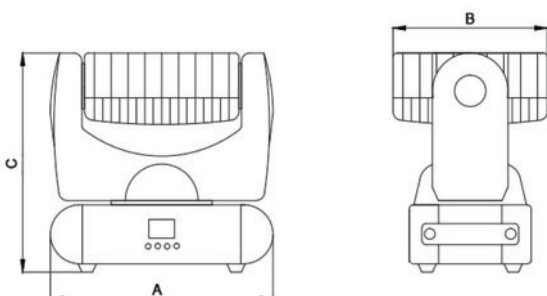

LED STAGE LIGHT

An example of our quality LED track spot lamp for other options please enquire.

DISPLAY

RGB

5 Year Warranty

Specification.

- 180w - CREE 5w x 36pcs - 370x330x225 - 6.3kg
- 250w - Epi Star 7w x 36 - 425x295x400 - 11kg
- 350w - Epi Star 10w x 36 - 425x295x400 - 11kg
- 25 degree beam angle
- L70 Rating - 50,000 hours
- P.F 0.95
- Control mode:
Auto run
DMX-512
Sound active
DMX Channels - 13
- IP20

Options.

- Pan/Tilt: 0-540 degree / 0-280 degree auto correct
- Input: 100 - 240
- 65536 Brightness levels
- Unlimited programming effect

Carbon Trust Accredited Suppliers have undergone an independent accreditation process to demonstrate their skills and experience in delivering low energy, high performance solutions.

Customise your product: AL-STAGE....

180	180W
250	250W
360	360W