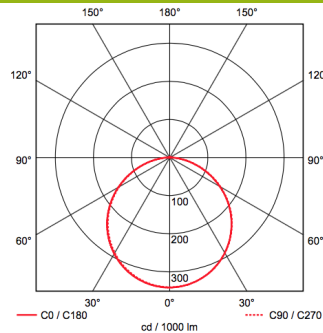

SPECIFICATION

Wattage:	60W
Supply voltage:	200-240V 50/60Hz AC
Ingress protection IP:	IP44
Impact protection IK:	IK04
Colour temperature:	4000K/5500K
Driver:	LiFud
Chip:	Samsung
Power factor:	>0.9
Lifetime @ L70B50:	50 000hrs
Diffuser:	Acrylic (PMMA)
Weight:	8000g

DESCRIPTION

The Allied Lucid 6012 M is a 1200mm x 600mm panel with high lumen output that can be surface mounted, recessed or suspended.

IES/LDT files available on request.

PHOTOMETRIC

FURTHER INFORMATION

Mounting: Suspended, Surface, Recessed

Body: Aluminium Frame
Colour: White

Available on request;
Dimming: 1-10V, Mains, DALI
Emergency: 3hrs

AVAILABLE OPTIONS

Rated power(W)	Lumens (lm)	Colour Temperature (K)	CRI	Luminaire Efficacy(lm/W)	Beam Angle	Dimensions L W H(mm)
60	7200	4000	≥85	120	120°	1195 x 595 x 9