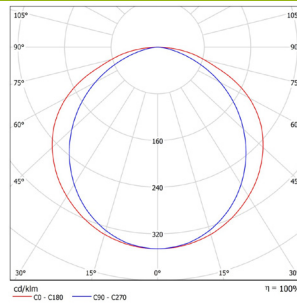

DESCRIPTION

A recessed LED luminaire with an indirect light distribution to create glare-free lighting effect
 Louver: perforated aluminum, white, soft light distribution

IES/LDT files available on request.

PHOTOMETRIC

FURTHER INFORMATION

Mounting: Recessed

Body: Steel Sheet
 Colour: White

Available on request;
 Dimming: DALI, Switch Dimming
 Emergency: 3hrs

AVAILABLE OPTIONS

Rated power(W)	Lumens (lm)	Colour Temperature (K)	CRI	Luminaire Efficacy(lm/W)	Beam Angle	Dimensions L W H(mm)
35	2982	4000	>80	85	120°	595 x 595 x 125
41	3354	4000	>80	83	120°	595 x 595 x 125
52	4044	4000	>80	78	120°	595 x 595 x 125