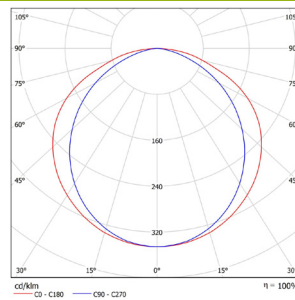

### DESCRIPTION

A recessed LED luminaire with an indirect light distribution to create glare-free lighting effect  
 Louver: perforated aluminum, white, soft light distribution

IES/LDT files available on request.

### PHOTOMETRIC

### AVAILABLE OPTIONS

Rated power(W)	Lumens (lm)	Colour Temperature (K)	CRI	Luminaire Efficacy(lm/W)	Beam Angle	Dimensions L W H(mm)
35	2982	4000	>80	85	120°	595 x 595 x 125
41	3354	4000	>80	83	120°	595 x 595 x 125
52	4044	4000	>80	78	120°	595 x 595 x 125