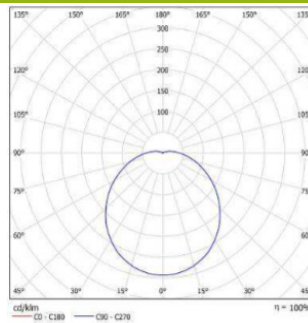

PHOTOMETRIC