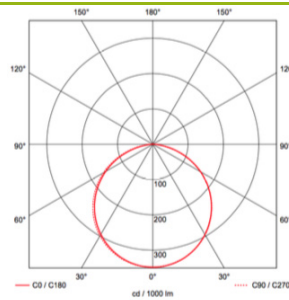

PHOTOMETRIC