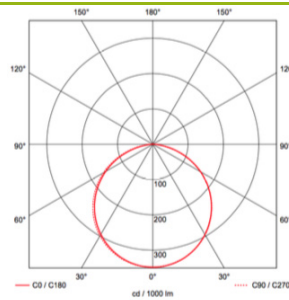

## PHOTOMETRIC

## AVAILABLE OPTIONS

Rated power(W)	Lumens (lm)	Colour Temperature (K)	CRI	Luminaire Efficacy(lm/W)	Beam Angle	Dimensions L W H(mm)
32	2800	4000	>80	88	120°	595 x 595 x 9