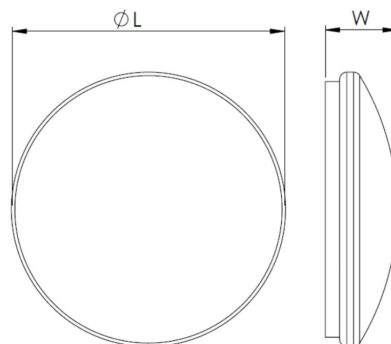

IES/LDT files available on request.

PHOTOMETRIC

FURTHER INFORMATION

Mounting: Surface

Body: Steel
Colour: White

Available on request:

Dimming: 1-10V, DALI, Radio Wave Transmitter
Emergency: 3hrs, DALI, Self-test*
Sensor: Microwave, Corridor Function
*12W & 18W Versions do not support DALI or Self-test emergency options.

AVAILABLE OPTIONS

Rated power(W)	Lumens (lm)	Colour Temperature (K)	CRI	Luminaire Efficacy(lm/W)	Beam Angle	Dimensions Dia H(mm)
12.0	1080	4000	>80	90	120°	ø280 x 90
18.0	1700	4000	>80	94	120°	ø360 x 105
22.0	2200	4000	>80	100	120°	ø410 x 115
32.0	3200	4000	>80	100	120°	ø410 x 115
40.0	4164	4000	>80	104	120°	ø500 x 140

TECHNICAL DRAWINGS

L, mm	W, mm	A, mm	B, mm	C, mm
280	95	135	87	77.5
360	105	196	104	123
410	115	239	157	149.5
500	140	317	191.5	124.5