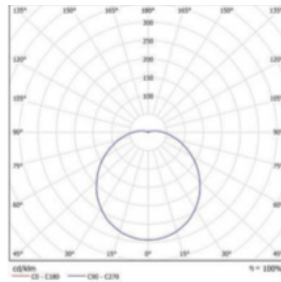

PHOTOMETRIC

FURTHER INFORMATION

Mounting: Surface

Body: Steel
Colour: White

Available on request:

Dimming: 1-10V, DALI, Radio Wave Transmitter
Emergency: 3hrs, DALI, Self-test*
Sensor: Microwave, Corridor Function
*12W & 18W Versions do not support DALI or Self-test emergency options.

AVAILABLE OPTIONS

Rated power(W)	Lumens (lm)	Colour Temperature (K)	CRI	Luminaire Efficacy(lm/W)	Beam Angle	Dimensions Dia H(mm)
12.0	1080	4000	>80	90	120°	ø280 x 90
18.0	1700	4000	>80	94	120°	ø360 x 105
22.0	2200	4000	>80	100	120°	ø410 x 115
32.0	3200	4000	>80	100	120°	ø410 x 115
40.0	4164	4000	>80	104	120°	ø500 x 140