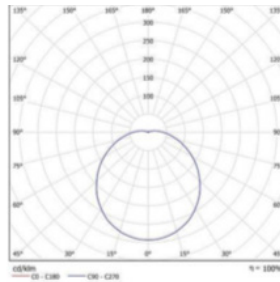

PHOTOMETRIC

FURTHER INFORMATION

Mounting: Surface

Body: Steel
Colour: White

Available on request:

Dimming: 1-10V, DALI
Emergency: 3hrs, DALI, selftest
Sensor: Microwave, Corridor

AVAILABLE OPTIONS

Rated power(W)	Lumens (lm)	Colour Temperature (K)	CRI	Luminaire Efficacy(lm/W)	Beam Angle	Dimensions Dia H(mm)
12	1080	4000	>80	90	120°	ø280 x 90
18	1700	4000	>80	94	120°	ø360 x 105
22	2200	4000	>80	100	120°	ø410 x 115
32	3200	4000	>80	100	120°	ø410 x 115
40	4164	4000	>80	104	120°	ø500 x 140