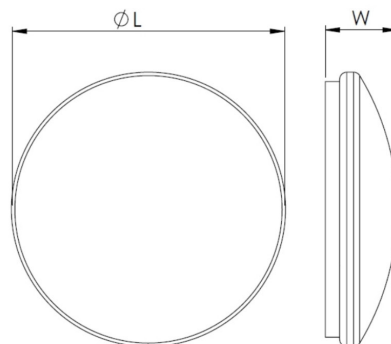

IES/LDT files available on request.

PHOTOMETRIC

FURTHER INFORMATION

Mounting: Surface

Body: Steel
Colour: White

Available on request:

Dimming: 1-10V, DALI
Emergency: 3hrs, DALI, selftest
Sensor: Microwave, Corridor

AVAILABLE OPTIONS

Rated power(W)	Lumens (lm)	Colour Temperature (K)	CRI	Luminaire Efficacy(lm/W)	Beam Angle	Dimensions Dia H(mm)
12	1080	4000	>80	90	120°	ø280 x 90
18	1700	4000	>80	94	120°	ø360 x 105
22	2200	4000	>80	100	120°	ø410 x 115
32	3200	4000	>80	100	120°	ø410 x 115
40	4164	4000	>80	104	120°	ø500 x 140

TECHNICAL DRAWINGS

L, mm	W, mm	A, mm	B, mm	C, mm
280	95	135	87	77.5
360	105	196	104	123
410	115	239	157	149.5
500	140	317	191.5	124.5