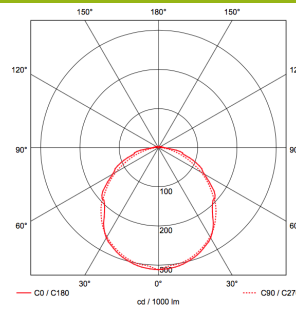

SPECIFICATION

Wattage:	16W/20W/29W/35W/46W/56W/70W
Supply voltage:	24-48V, 220-240V 50/60Hz
Ingress protection IP:	IP66
Impact protection IK:	IK09
Colour temperature:	3000K/4000K
Driver:	Branded
Chip:	LED GO!
Power factor:	>0.95
Lifetime @ L70:	50 000hrs
Diffuser:	Polycarbonate

PHOTOMETRIC

FURTHER INFORMATION

Mounting: Surface, Suspended

Body: Polycarbonate
Colour: Grey

Available on request;
Dimming: DALI
Emergency: 3hrs
Sensor: Microwave

AVAILABLE OPTIONS

Rated power(W)	Lumens (lm)	Colour Temperature (K)	CRI	Luminaire Efficacy(lm/W)	Beam Angle	Dimensions L W H(mm)
16	2500	4000	>80	156	120°	1152 x 85 x 80
20	2700	4000	>80	135	120°	1152 x 80 x 85
29	4500	4000	>80	155	120°	1152 x 85 x 80
46	7400	4000	>80	160	120°	1152 x 85 x 80
56	9000	4000	>80	160	120°	1152 x 85 x 80
35	5500	4000	>80	157	120°	1432 x 85 x 80
43	7000	4000	>80	162	120°	1432 x 85 x 80
70	10900	4000	>80	155	120°	1432 x 85 x 80