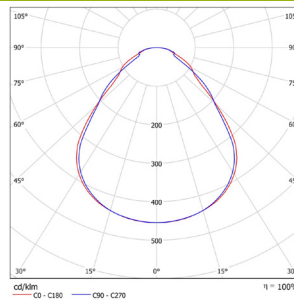

PHOTOMETRIC

FURTHER INFORMATION

Mounting: Recessed, Surface

Body: Aluminium
Colour: White

Available on request:
Dimming: DALI, Switch control
Emergency: 3hrs, DALI, Self-test

AVAILABLE OPTIONS

Rated power(W)	Lumens (lm)	Colour Temperature (K)	CRI	Luminaire Efficacy(lm/W)	Beam Angle	Dimensions L W H(mm)
18	1800	4000	>80	100	120°	596 x 295 x 11
25	2550	4000	>80	102	120°	596 x 596 x 11
36	3750	4000	>80	104	120°	596 x 596 x 11
36	3680	4000	>80	102	120°	295 x 1195 x 11