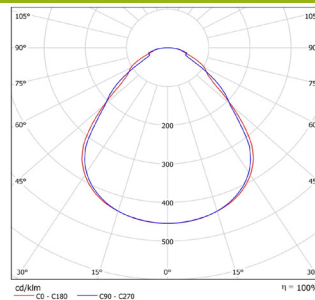

PHOTOMETRIC