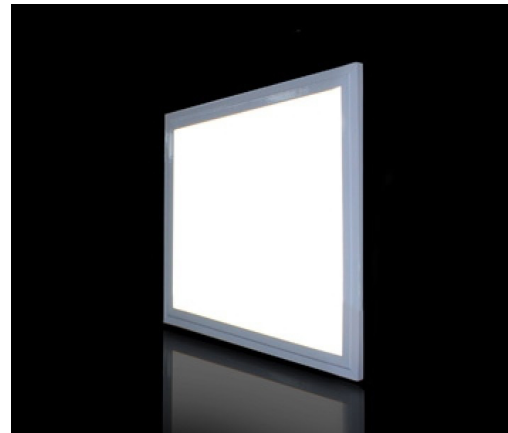

SPECIFICATION

Wattage:	20W
Supply voltage:	180-240V 50/60Hz
Ingress protection IP:	IP40
Impact protection IK:	IK04
Colour temperature:	4000K/5000K
Driver:	LiFud
Chip:	Samsung
Power factor:	>0.95
Lifetime @ L70:	50 000hrs
Diffuser:	Acrylic
Weight:	1020g

DESCRIPTION

The Allied Lucid 30 LU is a 12 inch square panel with high lumen output that can be surface mounted, recessed or suspended.

IES/LDT files available on request.

PHOTOMETRIC

FURTHER INFORMATION

Mounting: Surface, Recessed, Suspended

Body: Aluminium
Colour: White

Available on request:
Dimming: DALI
Emergency: 3hrs

AVAILABLE OPTIONS

Rated power(W)	Lumens (lm)	Colour Temperature (K)	CRI	Luminaire Efficacy(lm/W)	Beam Angle	Dimensions L W (mm)
20	1800	4000	>80	90	120°	300 x 300 x 9
20	1900	5000	>80	95	120°	300 x 300 x 9