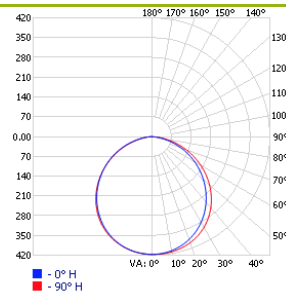

SPECIFICATION

Wattage:	20W
Supply voltage:	180-240V 50/60Hz
Ingress protection IP:	IP40
Impact protection IK:	IK04
Colour temperature:	4000K/5000K
Driver:	LiFud
Chip:	Samsung
Power factor:	>0.95
Lifetime @ L70:	50 000hrs
Diffuser:	Acrylic
Weight:	1020g

DESCRIPTION

The Allied Lucid 30 LU is a 12 inch square panel with high lumen output that can be surface mounted, recessed or suspended.

IES/LDT files available on request.

PHOTOMETRIC

FURTHER INFORMATION

Mounting: Surface, Recessed, Suspended

Body: Aluminium
Colour: White

Available on request:
Dimming: DALI
Emergency: 3hrs

AVAILABLE OPTIONS

Rated power(W)	Lumens (lm)	Colour Temperature (K)	CRI	Luminaire Efficacy(lm/W)	Beam Angle	Dimensions L W (mm)
20	1800	4000	>80	90	120°	300 x 300 x 9
20	1900	5000	>80	95	120°	300 x 300 x 9