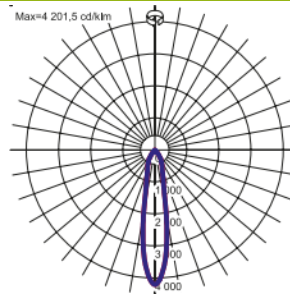

SPECIFICATION

Wattage:	30W/52W
Supply voltage:	220-240V 50/60Hz
Ingress protection IP:	IP20
Impact protection IK:	IK00
Colour temperature:	3000K/4000K
Driver:	Osram
Chip:	CREE
Power factor:	>0.95
Lifetime @ L70:	50 000hrs
Weight:	2300g

IES/LDT files available on request.

PHOTOMETRIC

FURTHER INFORMATION

Mounting: In 3-phase track

Body: Die-cast Aluminium
Colour: Back and White, White, Black

AVAILABLE OPTIONS

Rated power(W)	Lumens (lm)	Colour Temperature (K)	CRI	Luminaire Efficacy(lm/W)	Beam Angle	Dimensions L W H(mm)
30	2900	3000	≥80	97	22°/32°/42°	206 x 159 x 146
30	3000	4000	≥80	100	22°/32°/42°	206 x 159 x 146
52	4000	3000	≥80	77	22°/32°/42°	206 x 159 x 146
52	4300	4000	≥80	83	22°/32°/42°	206 x 159 x 146