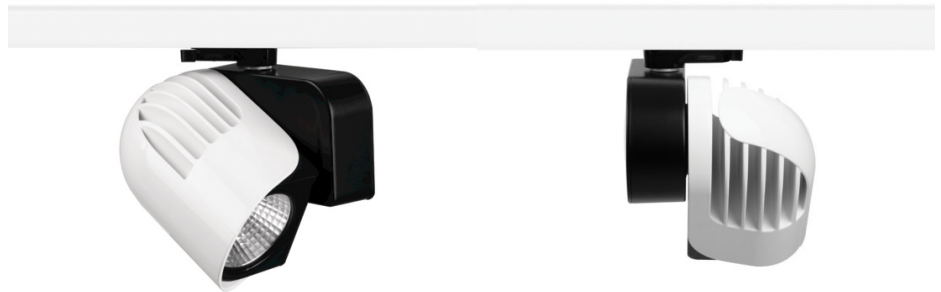

SPECIFICATION

Wattage:	30W/52W
Supply voltage:	220-240V 50/60Hz
Ingress protection IP:	IP20
Impact protection IK:	IK00
Colour temperature:	3000K/4000K
Driver:	Osram
Chip:	CREE
Power factor:	>0.95
Lifetime @ L70:	50 000hrs
Weight:	2300g

DESCRIPTION

The Allied Kayn L is a high efficacy track lighting luminaire with an extremely good passive cooling system but also with a modern design. The tiltable optics allow for directing the light in an optimal way, making this light perfect for retail lighting. The Allied Kayn L comes in three various of colour, Black and White, White, Black.

IES/LDT files available on request.

PHOTOMETRIC

FURTHER INFORMATION

Mounting: In 3-phase track

Body: Die-cast Aluminium
Colour: Back and White, White, Black

AVAILABLE OPTIONS

Rated power(W)	Lumens (lm)	Colour Temperature (K)	CRI	Luminaire Efficacy(lm/W)	Beam Angle	Dimensions L W H(mm)
30	2900	3000	≥80	97	22°/32°/42°	206 x 159 x 146
30	3000	4000	≥80	100	22°/32°/42°	206 x 159 x 146
52	4000	3000	≥80	77	22°/32°/42°	206 x 159 x 146
52	4300	4000	≥80	83	22°/32°/42°	206 x 159 x 146