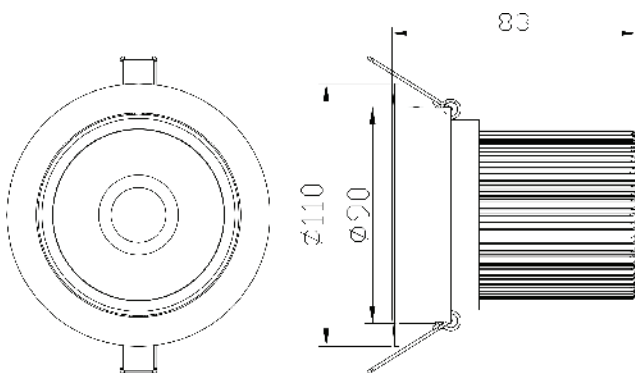

Customise your product: AL-PS18....

WW	3000-3500k
NW	4000-4500k
PW	6000-6500k
WT	White Trim
ST	Silver Trim
DIM	Main Dimmable
DALI	Dali Dimmable
1-10v	1-10v Dimmable