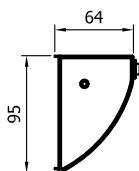

Carbon Trust Accredited Suppliers have undergone an independent accreditation process to demonstrate their skills and experience in delivering low energy, high performance solutions.

Customise your product: AL-Aim...

Wattage	18w 21w 28w
Colour Temp	3000-3500k / WW 4000-4500k / NW 6000-6500k / PW
Emergency	E