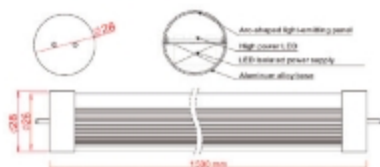

Customise your product: AL-T5...

600	600mm
900	900mm
1200	1200mm
1500	1500mm
WW	3000-3500k
NW	4000-4500k
DL	5000-5500k
PW	6000-6500k
C	Clear
F	Frosted