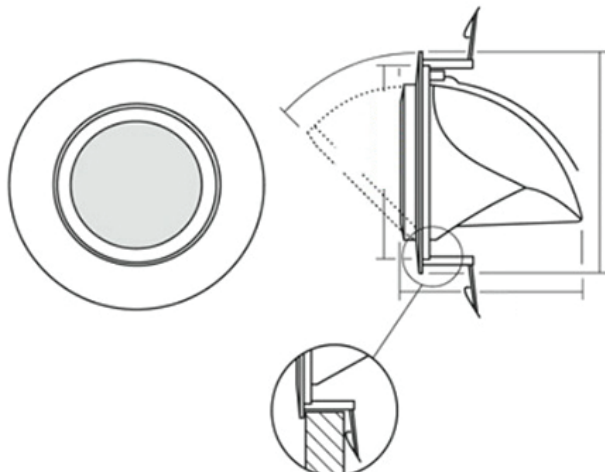

Customise your product: AL-SCOOP...

30 36	30w 36w
WW NW PW	3000-3500k 4000-4500k 6000-6500k
WT ST	White Trim Silver Trim