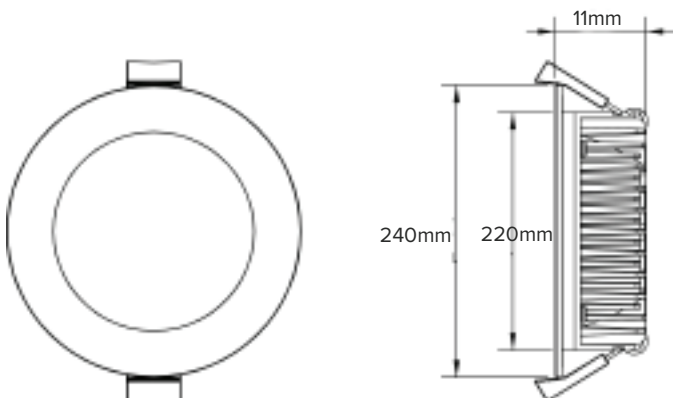

Carbon Trust Accredited Suppliers have undergone an independent accreditation process to demonstrate their skills and experience in delivering low energy, high performance solutions.

Customise your product: AL-LCD24HP...

WW	3000-3500k
NW	4000-4500k
PW	6000-6500k
WT	White Trim
ST	Silver Trim
DIM	Main Dimmable
DALI	Dali Dimmable
1-10v	1-10v Dimmable