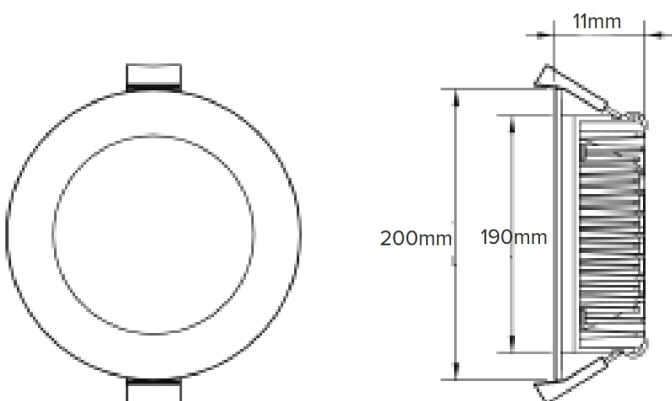

Carbon Trust Accredited Suppliers have undergone an independent accreditation process to demonstrate their skills and experience in delivering low energy, high performance solutions.

Customise your product: AL-LCD20...

WW	3000-3500k
NW	4000-4500k
PW	6000-6500k
WT	White Trim
ST	Silver Trim
DIM	Main Dimmable
DALI	Dali Dimmable
1-10v	1-10v Dimmable