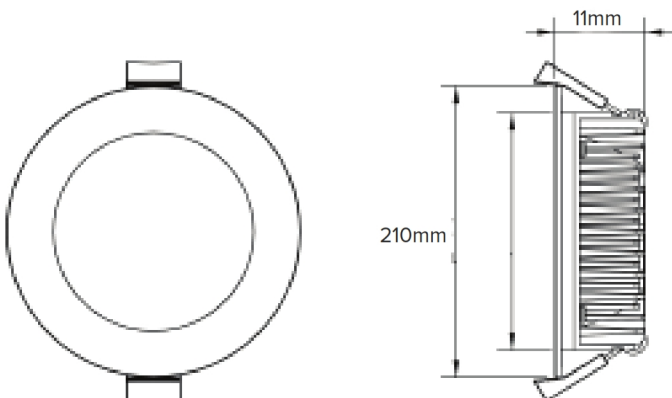

Carbon Trust Accredited Suppliers have undergone an independent accreditation process to demonstrate their skills and experience in delivering low energy, high performance solutions.

Customise your product: AL-LCDIP20...

WW	3000-3500k
NW	4000-4500k
PW	6000-6500k
WT	White Trim
ST	Silver Trim
DIM	Main Dimmable
DALI	Dali Dimmable
1-10v	1-10v Dimmable