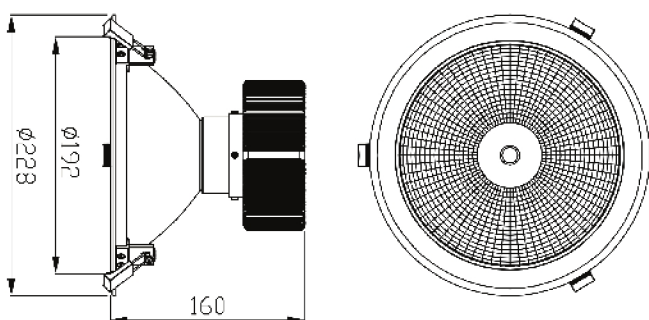

DL-35

High power and high lumen recessed downlight, perfect for high ceilings or displays.

multiple bezel option

5 Year Warranty

Specification.

- 35 watt
- 2,500 lumens
- 60 degree beam angle
- L70 Rating - 50,000 hours
- P.F 0.92
- IES/LDT Files Available

Applications.

- Office, School, Retail, NHS, Home

Dimensions.

- 228mm x 160mm (Cut out 192x160mm)
- 1.7 KGS

Options.

- Dimmable: Dali/1-10v/mains
- Emergency: Integral emergency pack or Allied 1w emergency button cell
- Fixings: recessed (spring clips)
- 3000-3500k, 4000k-4500k, 6000k-6500k