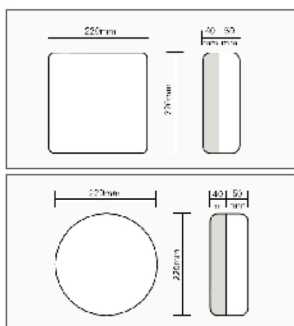

Product information and designs are correct at time of printing, differences may occur due to continual product improvement. Please refer to T&C's

Customise your product: AL-VAN...C or SQ

WW	3000-3500k
NW	4000-4500k
PW	6000-6500k
WT	White Trim
ST	Silver Trim
ERM	Emergency
NON	Standard on/off
S	Sensor on/off
S10	Sensor 10% - 100%