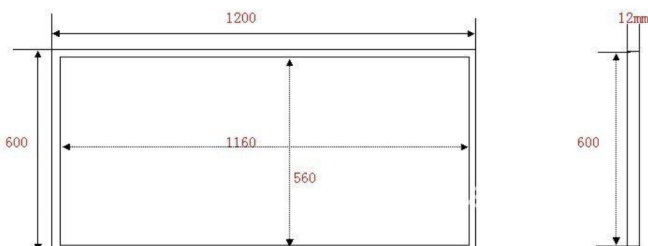

LUCID 6012 PANEL

A 600mm x 1200mm square panel with high lumen output that can be surface mounted, recessed or suspended.

multiple fixing option

5 Year Warranty

Specification.

- 76 watt
- 4,510 lumens
- 120 degree beam angle
- L70 Rating - 50,000 hours
- P.F 0.95
- IES/LDT Files Available

Applications.

- Office, School, Retail, NHS, Home

Dimensions.

- 1198mm x 598mm x 12mm
- 9.5 KGS

Options.

- Dimmable: Dali/1-10v/mains
- Emergency: Integral emergency pack or Allied 1w emergency button cell
- Fixings: Recessed, Mounted, Suspended
- 3000-3500k, 4000k-4500k, 6000k-6500k